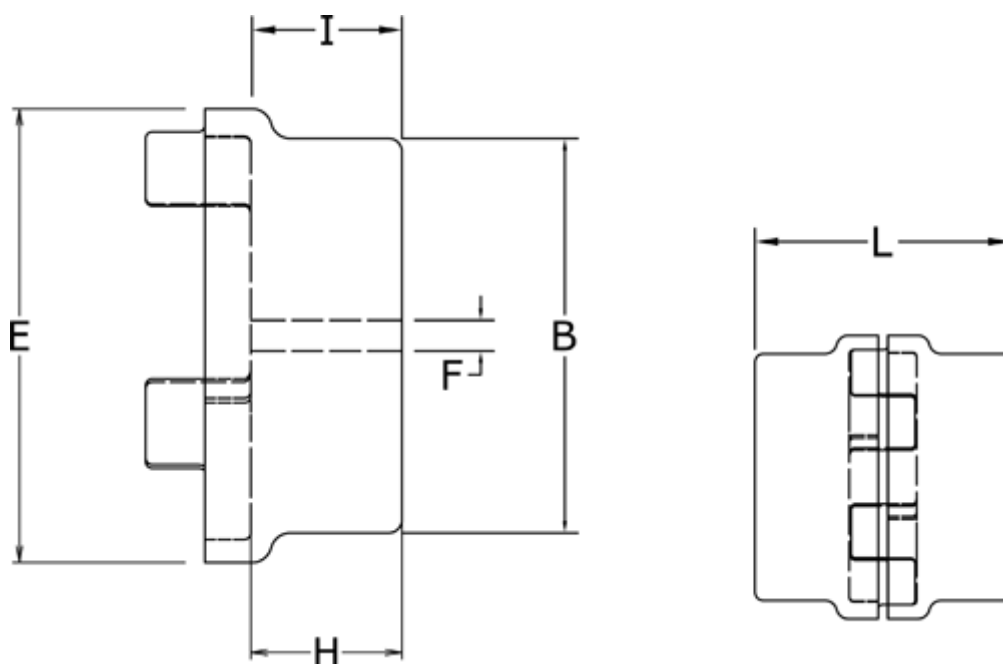

Data Sheet

Article number: 3304038AGG

Description: Coupling hub 38/45A
GG Cast iron, Predrilled

Measures

B	= 66
E	= 80
F	= -
H	= 45
I	= 37
L	= 114
Max. bore mm	= 38